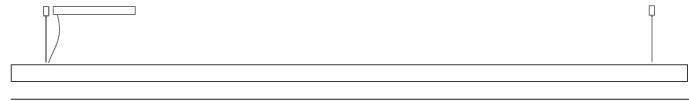

PROJECT	
TYPE	
SPECIFIER	
QUANTITY	
DATE	

LED60 SUSPENSION

D71018- -

base number
Color   Temperature   Finish   Options

1. To build a product code in our configurator select the specify button on the base model # product page
2. To build a manual product code on this datasheet choose from the options listed below in blue font and add the suffix to the base model #

GENERAL

Series: Woodlin
Subseries: LED60
Brand: Tunto
Division: Design
Mounting Type: Suspension
Mounting Location: Ceiling
Subcategory: Profile

PHYSICAL

Shape: Rectangle
Length (mm): 1600
Length (in): 63
Width (mm): 60
Width (in): 2 3/8
Height (mm): 60
Height (in): 2 3/8
Max. Overall Height (mm): 2060
Max. Overall Height (in): 81 1/8
Light Distribution: Direct
Diffuser: Opal
Fixture Finish: [WAL](#) / [ASH](#) / [OAK](#) / [BLK](#) / [WHI](#)
Fixture Material: Wood
Cable Details: 2000mm / 78 3/4"

ELECTRICAL

Lamp Type: LED
Input Wattage (W): 70
Total Output Wattage (W): 63
Dimming: Tri-Mode (Non-Dimming and Phase Dimming (120Vac only) and 0-10V Dimming)
Driver Included: Yes
Driver Location: Integrated
Driver Type: Constant Current - Universal
Driver Class: Class 2
Input Voltage (V): 120 - 277
Constant Current (MA): 700

LED

Color Temperature (°K): [2700](#) / [3000](#) / [4000](#)
Max. Delivered Lumen (lm): 5450
CRI: >93 CRI
Lamp Life (hrs): 50000

OPTICAL

RATINGS AND CERTIFICATIONS

Certified By: Certified for North American Standards
IP rating: IP20

1600mm 63"

60mm 2 3/8"

Direct